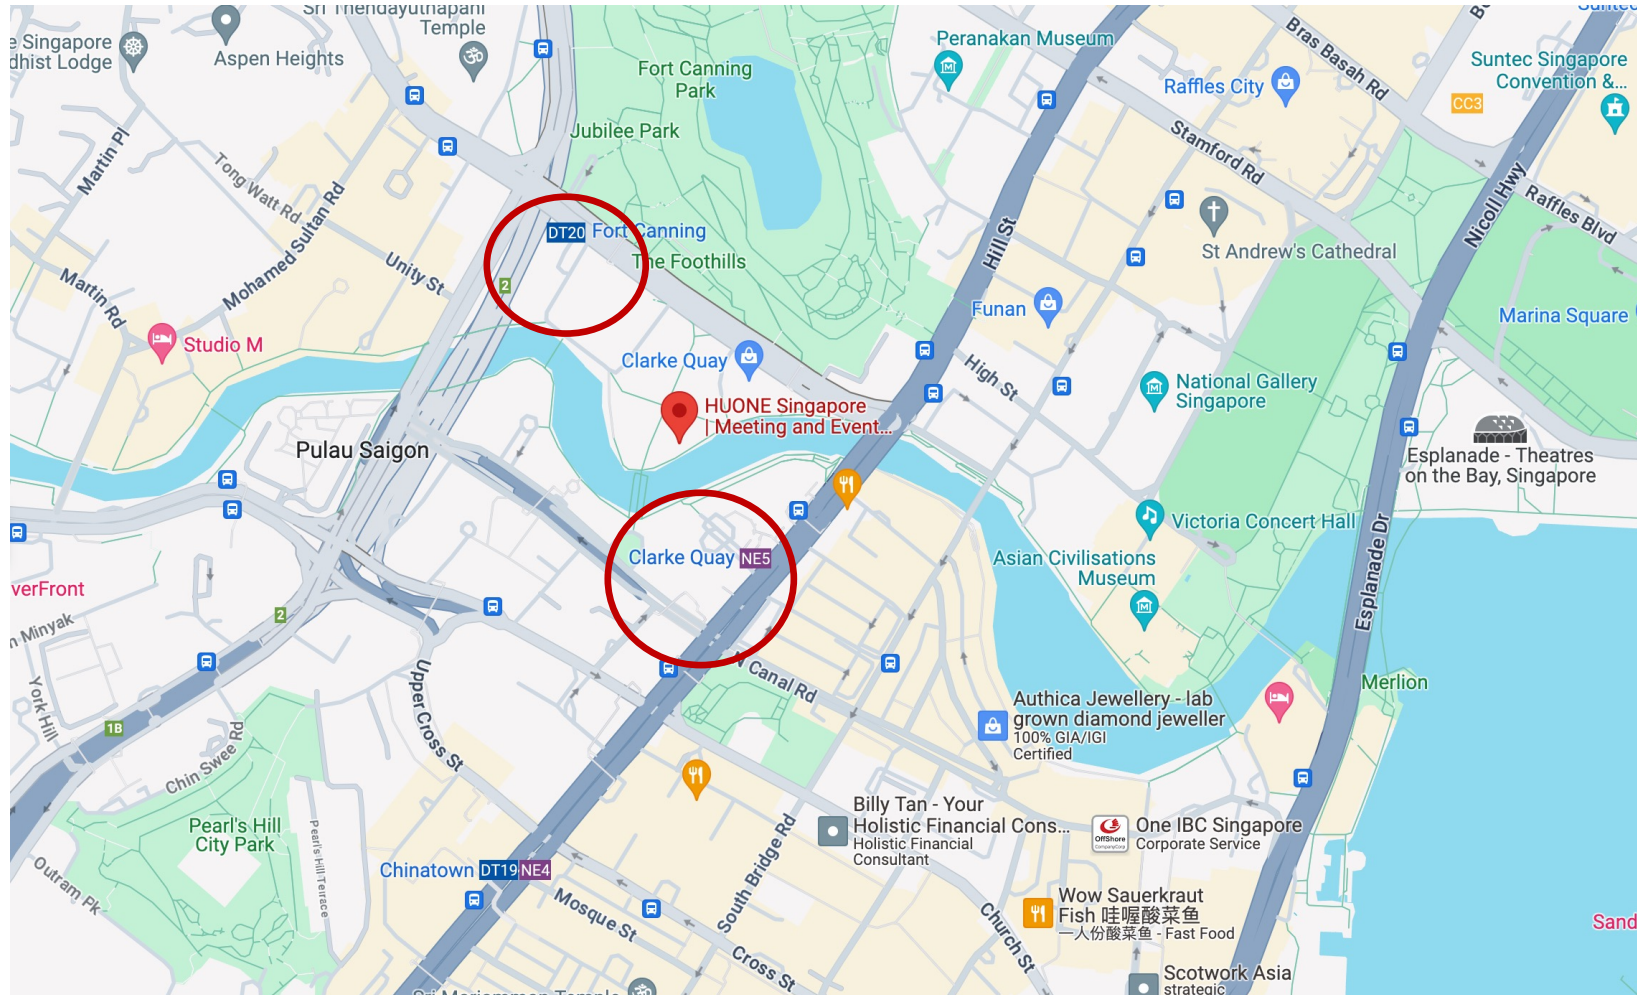

HUONE

Main conference venue

Clark Quay

3D River Valley Rd, #03-01
Block D, Singapore 179023

Walking from Clarke Quay MRT Station

- Take Exit G and take the escalator up to the ground floor
- Make a left turn towards the Central concourse area
- Turn left and exit the Central
- Cross the Read Bridge and turn right at the end of the bridge
- Walk along Block D until you see the Peddler's Walk tunnel on your left
- Turn left and take the lift / stairs up to Level 3

Landmarks

HSS Volunteer will be standing around this area to guide you

Coming in from Fort Canning MRT

Landmarks to look for

Exit A

Walk towards the bronze figurine of 2 man sitting