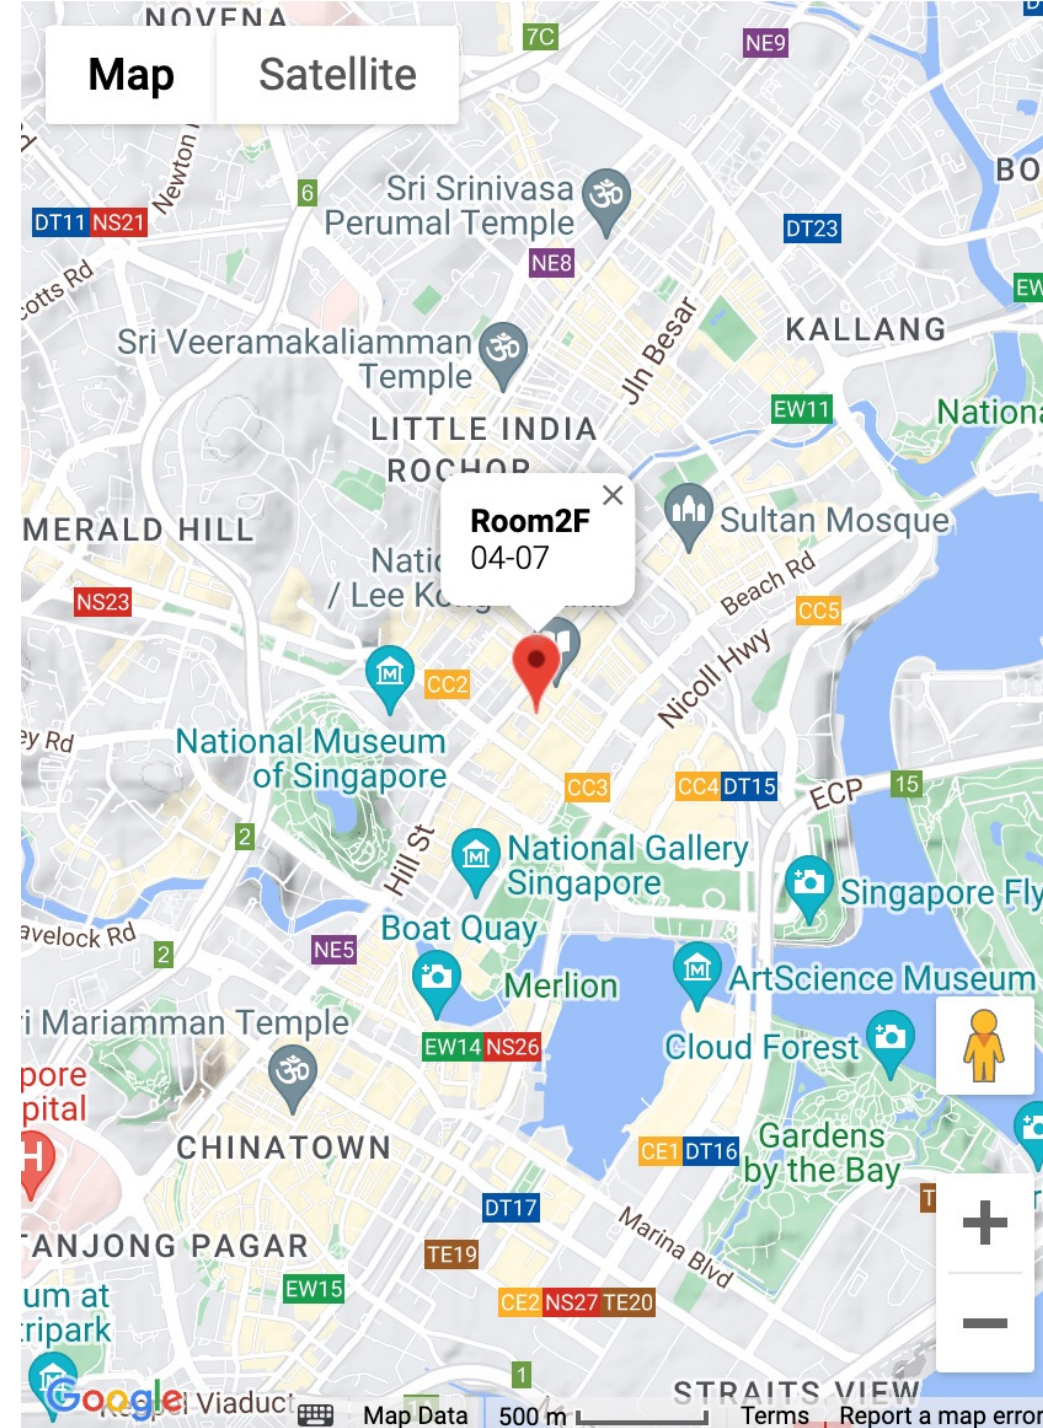

Social Night

Location

Bras Basah Complex #04-07

231 Bain Street,
Singapore 180231

(Use Escalator from Toastbox 1st Floor or
Lift B & C at Blk 233

Opening Hours

By Booking Only

Mon - Sun : 8am - 11pm

(please see [Booking page](#) for more details)

Directions

By MRT

- Bras Basah MRT Stn (Circle Line)
- Bugis MRT Stn (East-West, Downtown Line)
- CityHall MRT Stn (North-East, East-West Line)

Landmarks : Bras Basah complex just beside the National Library