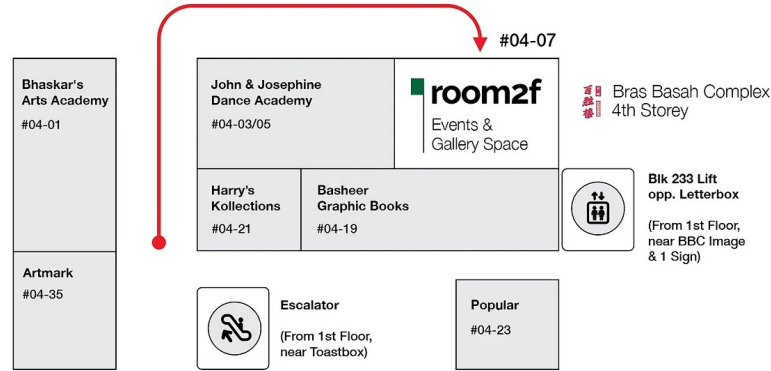

Social Night

Location

Bras Basah Complex #04-07

231 Bain Street,
Singapore 180231

(Use Escalator from Toastbox 1st Floor or
Lift B & C at Blk 233

Opening Hours

By Booking Only

Mon - Sun : 8am - 11pm

(please see [Booking page](#) for more details)

Directions

By MRT

- Bras Basah MRT Stn (Circle Line)
- Bugis MRT Stn (East-West, Downtown Line)
- CityHall MRT Stn (North-East, East-West Line)

Landmarks : Bras Basah complex just beside the National Library

Walk towards this entrance.

HSS volunteers will be at the entrance